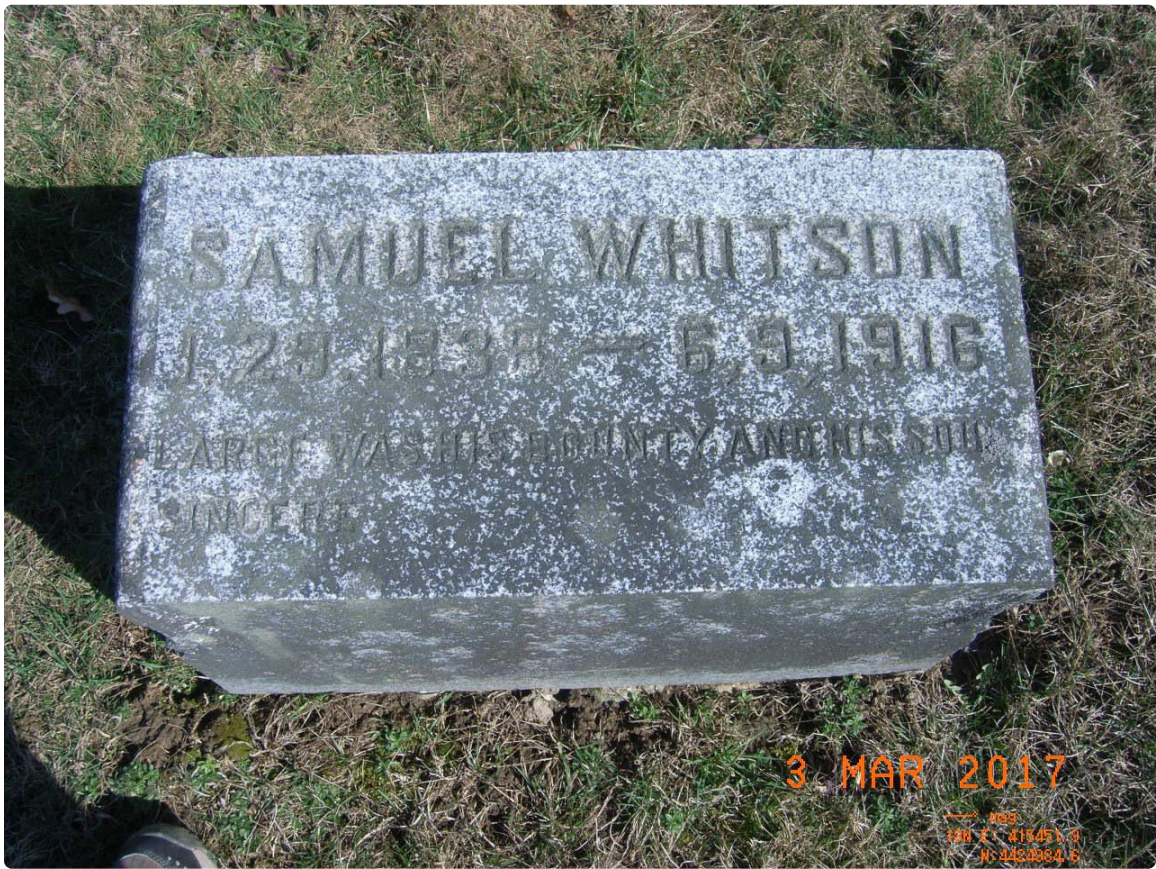

Sadsbury Friends Meeting Cemetery

First	Last	DOB	DOD	Epitaph	Section	Plot Number	Listed Owner	Comments
Samuel	Whitson	1/29/1838	6/9/1916	illegible	B	47-B	Samuel Whitson	