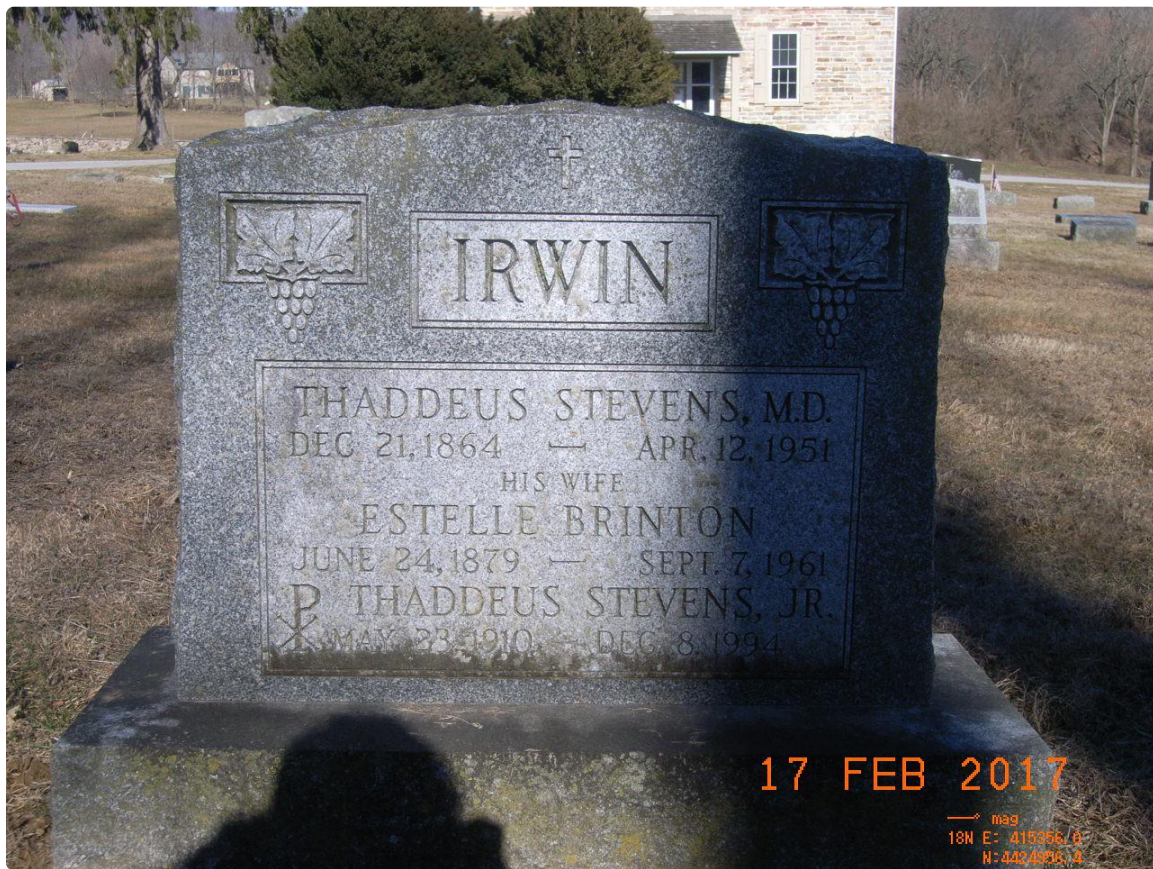

Sadsbury Friends Meeting Cemetery

First	Last	DOB	DOD	Epitaph	Section	Plot Number	Listed Owner	Comments
Thaddeus Stevens, M.D.	Irwin	12/21/1864	4/12/1951		E	10	Dr. T.S. Irwin	buried with Estelle, Thasseus Jr
Estelle Brinton	Irwin	6/24/1879	9/7/1961	his wife	E	10	Dr. T.S. Irwin	buried with Thaddeus MD and Jr
Thaddeus Stevens Jr.	Irwin	5/23/1910	12/8/1991		E	10	Dr. T.S. Irwin	buried with Estelle and Thaddeus